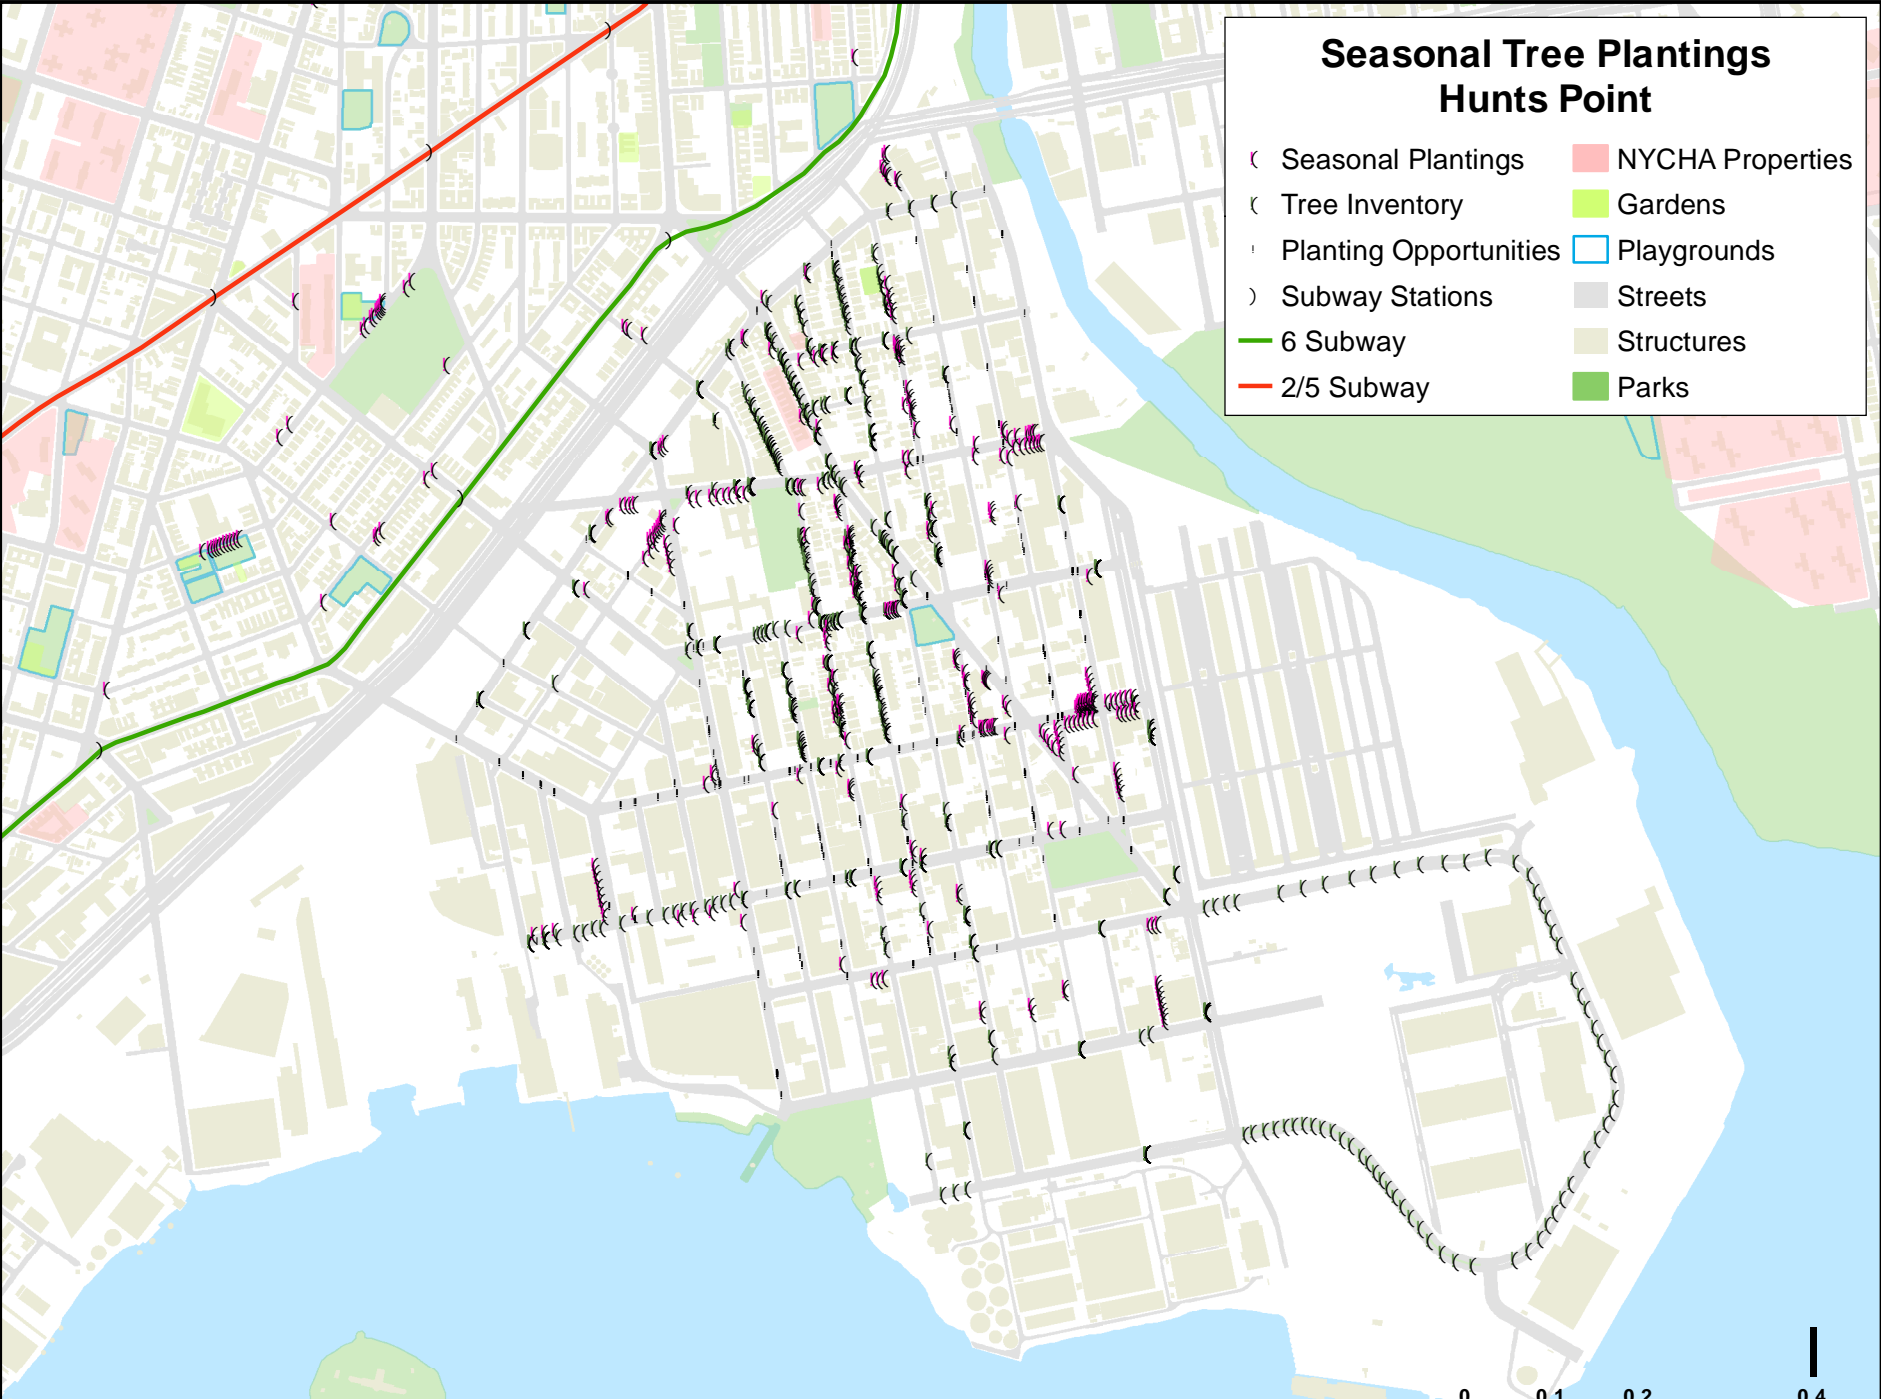

# Seasonal Tree Plantings Hunts Point

- ( Seasonal Plantings
- ( Tree Inventory
- | Planting Opportunities
- ) Subway Stations
- 6 Subway
- 2/5 Subway
- NYCHA Properties
- Gardens
- Playgrounds
- Streets
- Structures
- Parks